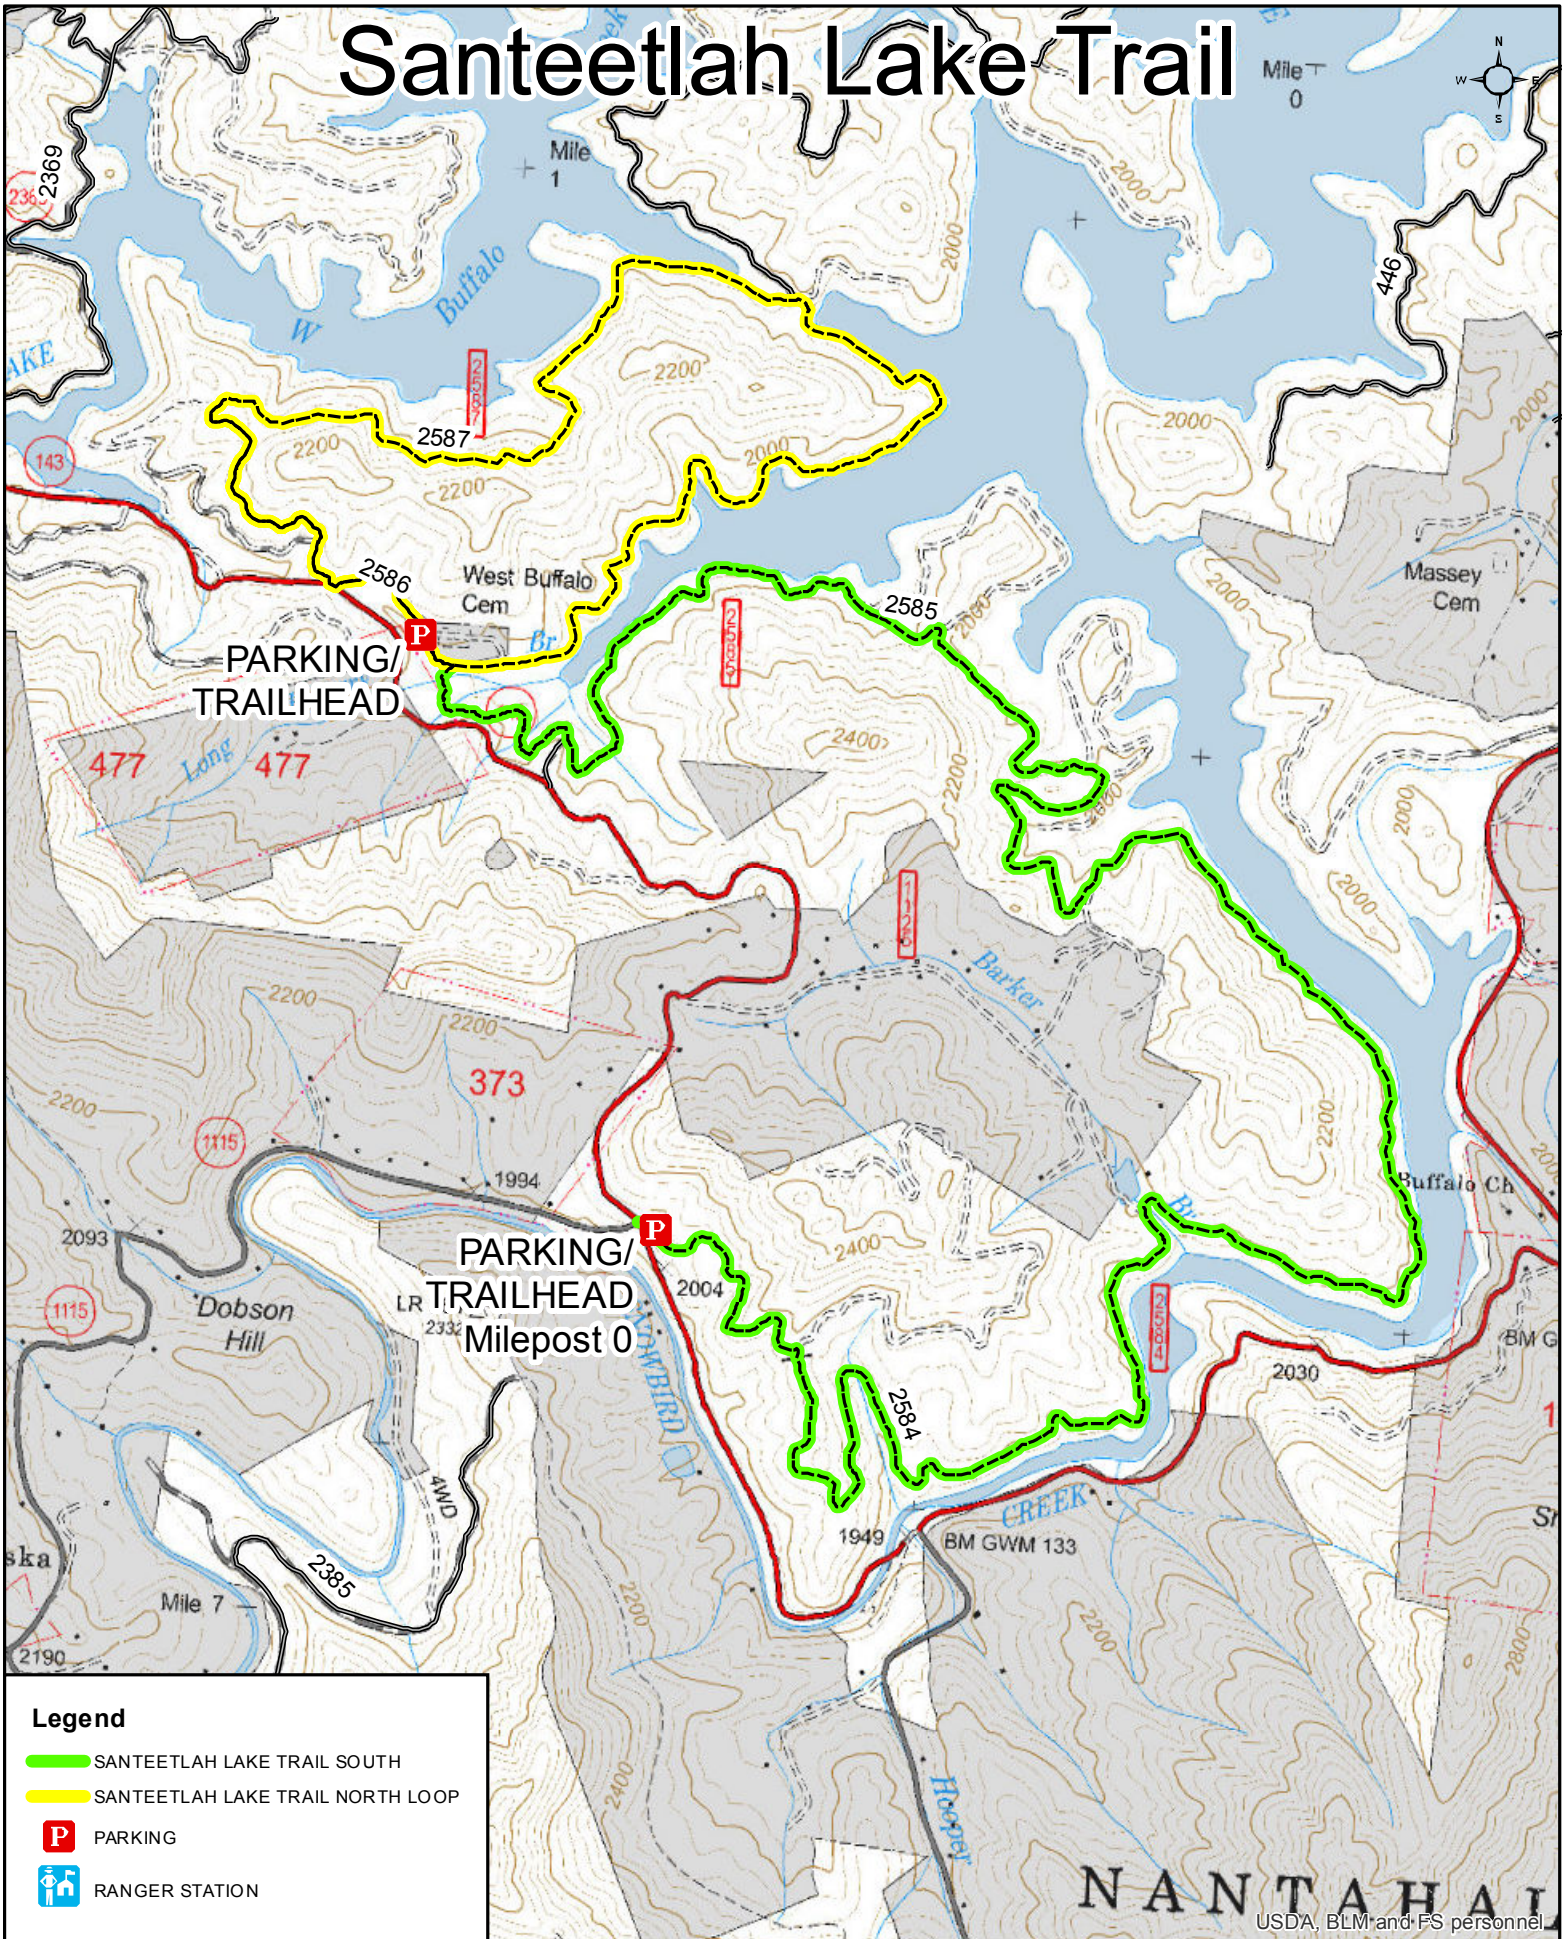

# Santeetlah Lake Trail

## Legend

-  SANTEETLAH LAKE TRAIL SOUTH
-  SANTEETLAH LAKE TRAIL NORTH LOOP
-  PARKING
-  RANGER STATION

Miles

0 0.25 0.5 1

NANTAHALA  
USDA, BLM and FS personnel